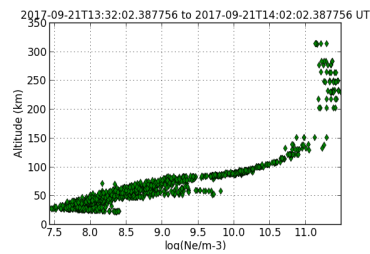

EISCAT Svalbard 32 m