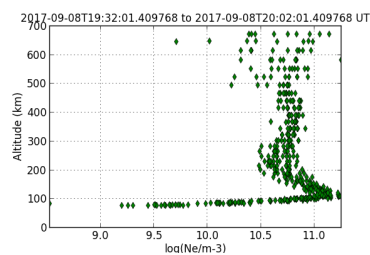

EISCAT VHF Radar

Heating Facility

Status for the [Heating Facility](#) in Tromsø, Norway

Latest electron density profiles

Realtime [Madrigal](#) data for selected incoherent scatter radar. Updated every 30 minutes.

EISCAT Svalbard 42 m

EISCAT Svalbard 32 m

EISCAT VHF

EISCAT UHF