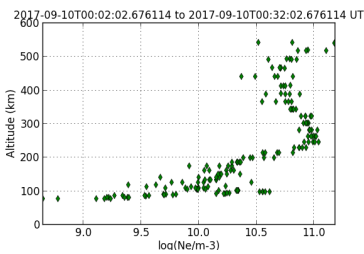

EISCAT VHF Radar

Heating Facility

Status for the [Heating Facility](#) in Tromsø, Norway

Latest electron density profiles

Realtime [Madrigal](#) data for selected incoherent scatter radar. Updated every 30 minutes.

EISCAT Svalbard 42 m