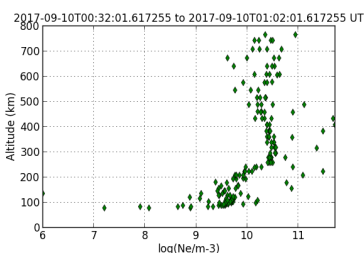

EISCAT VHF Radar

Heating Facility

Status for the [Heating Facility](#) in Tromsø, Norway

Latest electron density profiles

Realtime [Madrigal](#) data for selected incoherent scatter radar. Updated every 30 minutes.

EISCAT Svalbard 42 m

EISCAT Svalbard 32 m

EISCAT VHF

EISCAT UHF